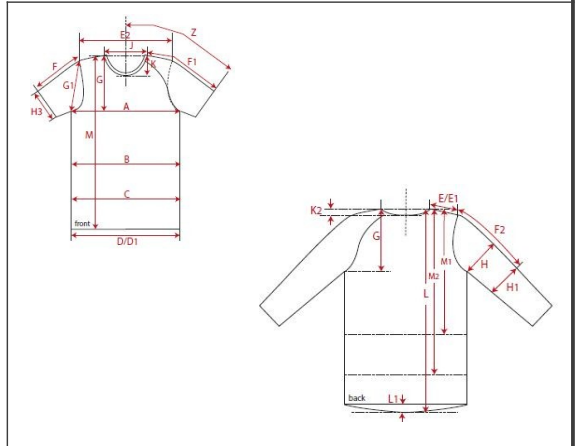

Fertigmaße in cm für Größe measurements in cm for size	CODE	TOLERANCE (+/-)	XS	IS	S	IS	M	IS	L	IS	XL	IS	XXL	IS	3XL	IS	4XL	IS	5XL	IS	6XL	IS	
front length from HSP	M	1			70.00		72.00		74.00		76.00		78.00										
1/2 chest width	A	1			47.50		50.00		52.50		55.00		58.50										
shoulder to shoulder	E2	1			41.50		44.00		46.50		49.00		51.50										
sleeve length from shoulder (set in)	F	1			19.00		20.00		21.00		22.00		23.00										