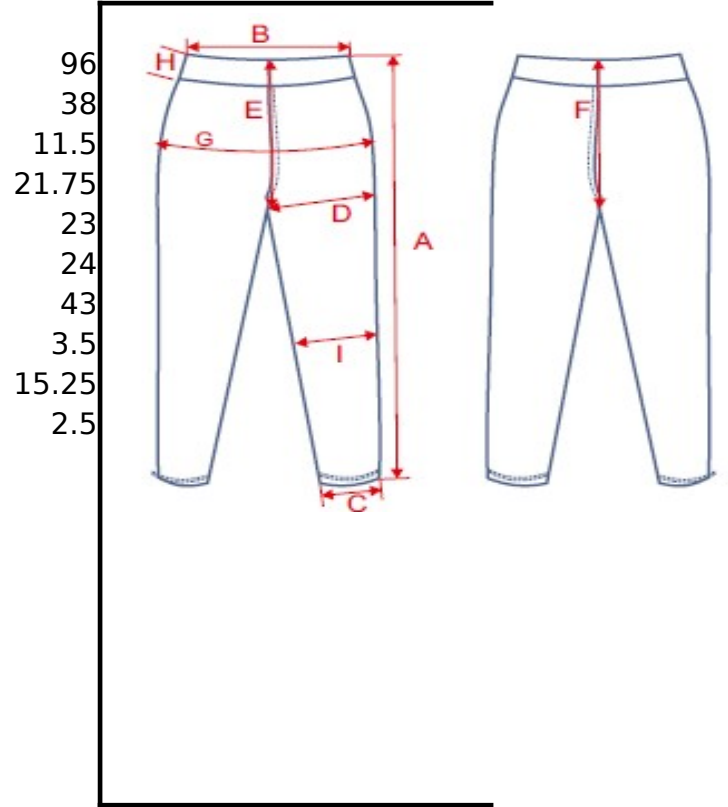

TB948_L93_Ladies Ornament Leggings

	Description		XS
A	Length incl. Waistcuff	cm	88
B	1/2 Waist Width	cm	30
C	1/2 Leg Opening Width	cm	9.5
D	1/2 thigh Width	cm	17.75
E	Front rise incl. Waistband	cm	21
F	Back rise incl. Waistband	cm	22
G	1/2 Hip Width (8cm above crotch)	cm	35
H	Waistband Height	cm	3.5
I	1/2 Knee Width (50 cm from waist top)	cm	13.25
	Leg Opening Height	cm	2.5
K		cm	
L		cm	
M		cm	
N		cm	
O		cm	
P		cm	
Q		cm	
R		cm	
S		cm	

Comments	
Fitting	Slim Fit
Article Description	
Fabric	160 GSM 95%
Colors	Black/White

S	M	L	XL
	90	92	94
	32	34	36
	10	10.5	11
	18.75	19.75	20.75
	21.5	22	22.5
	22.5	23	23.5
	37	39	41
	3.5	3.5	3.5
	13.75	14.25	14.75
	2.5	2.5	2.5

6 Polyester 5% Elasthane