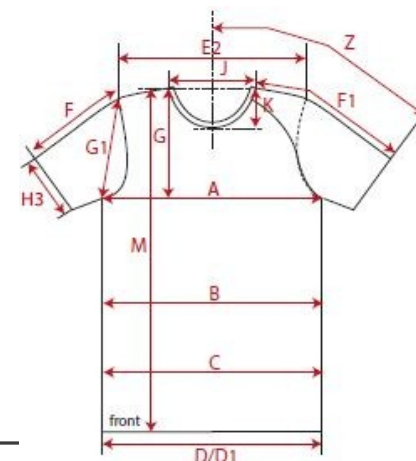

Fertigmaße in cm für Größe measurements in cm for size	CODE	TOLERANCE (+/-)	XS	IS	S	IS	M	IS	L	IS	XL	IS	XXL	IS	3XL	IS	4XL	IS	5XL	IS	6XL	IS	
front length from HSP	M	1			68.00		70.00		72.00		74.00		76.00										
1/2 chest width	A	1			50.00		53.00		56.00		59.00		62.00										
1/2 hem width	D	1			47.00		50.00		53.00		56.00		59.00										
shoulder to shoulder	E2	1			55.60		57.00		58.40		59.80		61.20										
sleeve length from shoulder (set in)	F	1			60.60		61.00		61.40		61.80		62.20										