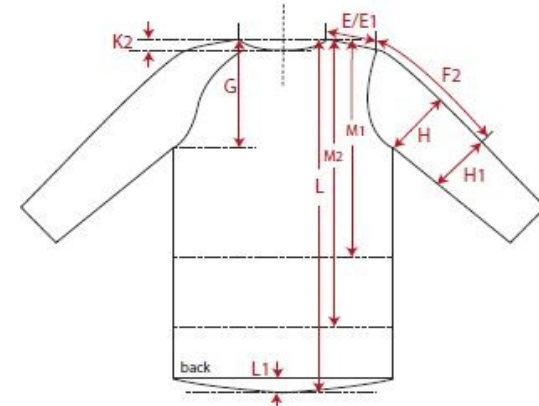

Fertigmaße in cm für Größe measurements in cm for size	CODE	TOLERANCE (+/-)	XS	IS	S	IS	M	IS	L	IS	XL	IS	XXL	IS	3XL	IS	4XL	IS	5XL	IS	6XL	IS	
front length from HSP	M	1			68.00		70.00		72.00		74.00		76.00										
1/2 chest width	A	1			50.00		53.00		56.00		59.00		62.00										
1/2 hem width	D	1			47.00		50.00		53.00		56.00		59.00										
shoulder to shoulder	E2	1			55.60		57.00		58.40		59.80		61.20										
sleeve length from shoulder (set in)	F	1			60.60		61.00		61.40		61.80		62.20										