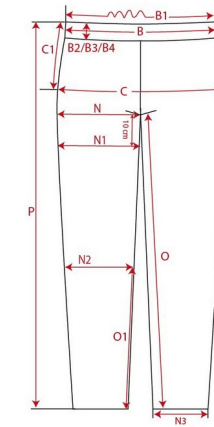

Fertigmaße in cm für Größe measurements in cm for size	CODE	TOLERANCE (+/-)	XS	IS	30	IS	32	IS	34	IS	36	IS	38	IS	3XL	IS	4XL	IS	5XL	IS	6XL	IS	
1/2 waistband width	B	1			38.50		41.00		43.50		46.00		48.50										
1/2 hip width	C	1			52.00		54.50		57.00		59.50		62.00										
side length (incl. waistband)	P	1			52.00		54.00		56.00		58.00		60.00										
inseam length	O	1					0.00																