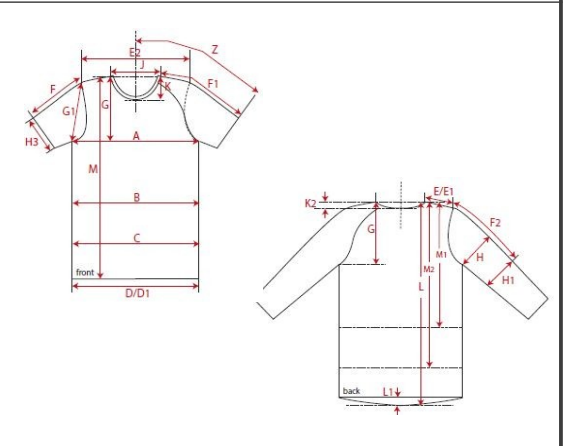

Fertigmaße in cm für Größe measurements in cm for size	CODE	TOLERANCE (+/-)	XS	IS	S	IS	M	IS	L	IS	XL	IS	XXL	IS	3XL	IS	4XL	IS	5XL	IS	6XL	IS	
front length from HSP	M	1			79.00		81.00		83.00		85.00		87.00										
1/2 chest width	A	1			50.00		53.00		56.00		59.00		62.00										
shoulder to shoulder	E2	1			45.00		48.00		51.00		54.00		57.00										
sleeve length from (set in)	F2	1			64.00		65.00		66.00		67.00		68.00										