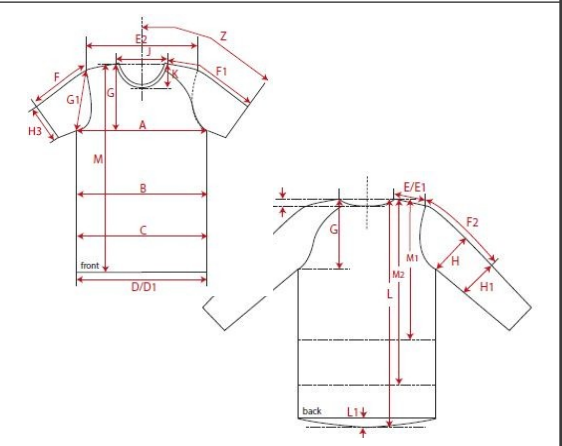

Fertigmaße in cm für Größe measurements in cm for size	CODE	TOLERANCE (+/-)	XS	IS	S	IS	M	IS	L	IS	XL	IS	XXL	IS	3XL	IS	4XL	IS	5XL	IS	6XL	IS	
front length from HSP	M	1	51.00		53.00		55.00		57.00		59.00												
1/2 chest width	A	1	48.50		51.00		53.50		56.00		58.50												
shoulder to shoulder	E2	1	37.50		40.00		42.50		45.00		47.50												
sleeve length from shoulder (set in)	F	1	59.00		60.00		61.00		62.00		63.00												