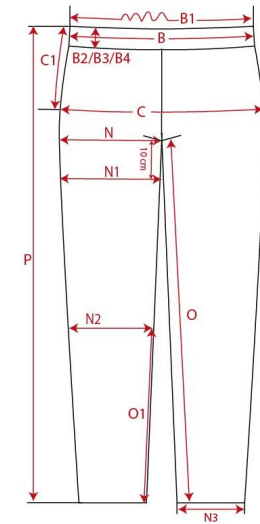

Fertigmaße in cm für Größe measurements in cm for size	CODE	TOLERANCE (+/-)	26	IS	27	IS	28	IS	29	IS	30	IS	XXL	IS	3XL	IS	4XL	IS	5XL	IS	6XL	IS	
1/2 waistband width	B	1	37.50		40.00		42.50		45.00		47.50												
1/2 hip width	C	1	47.50		50.00		52.50		55.00		57.50												
side length (incl. waistband)	P	1	96.00		98.00		###		###		###												
inseam length	O	1			74.00																		