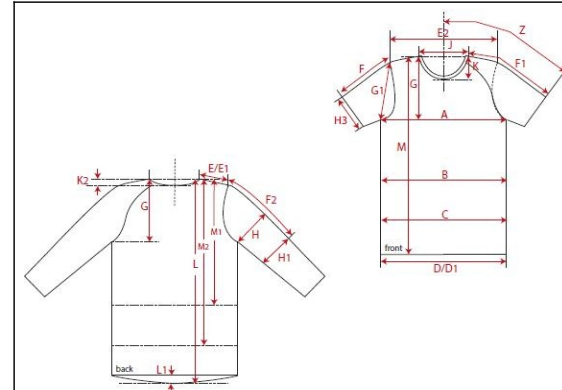

Fertigmaße in cm für Größe measurements in cm for size	CODE	TOLERANCE (+/-)	XS	IS	S	IS	M	IS	L	IS	XL	IS	XXL	IS	3XL	IS	4XL	IS	5XL	IS	6XL	IS	
front length from HSP	M	1			71.00		73.00		75.00		77.00		79.00										
1/2 chest width	A	1			54.00		57.00		60.00		63.00		66.00										
sleeve length from HSP (raglan)	F1	1			77.50		80.00		82.50		85.00		87.50										