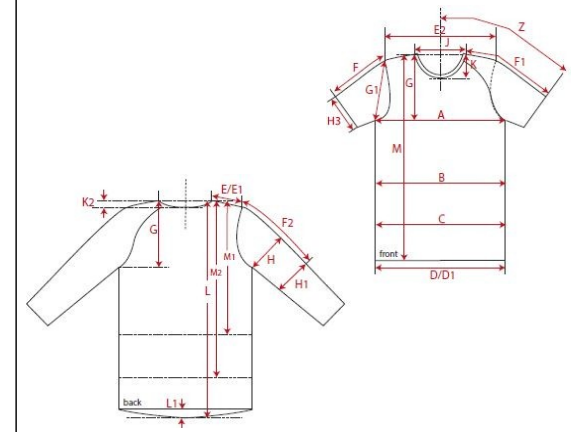

Fertigmaße in cm für Größe measurements in cm for size	CODE	TOLERANCE (+/-)	XS	IS	S	IS	M	IS	L	IS	XL	IS	XXL	IS	3XL	IS	4XL	IS	5XL	IS	6XL	IS	
front length from HSP	<b>M</b>	1	50.00		52.00		54.00		56.00		58.00												
1/2 chest width	<b>A</b>	1	39.50		42.00		44.50		47.00		49.50												
shoulder to shoulder	<b>E2</b>	1	51.50		54.00		56.50		59.00		61.50												
sleeve length from shoulder (set in)	<b>F</b>	1	48.00		49.00		50.00		51.00		52.00												