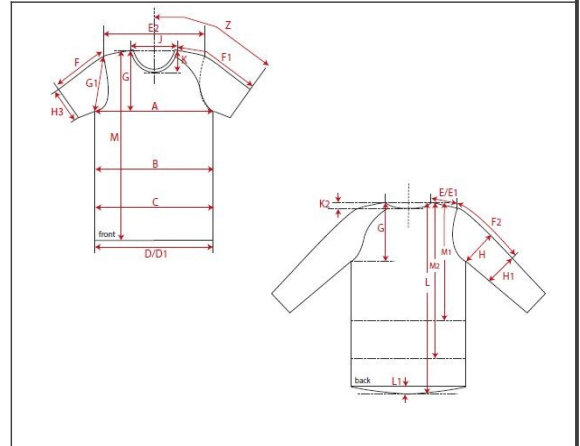

Fertigmaße in cm für Größe measurements in cm for size	CODE	TOLERANCE (+/-)	XS	IS	S	IS	M	IS	L	IS	XL	IS	XXL	IS	3XL	IS	4XL	IS	5XL	IS	6XL	IS	
front length from HSP (without front tail)	M	1			80.00		82.00		84.00		86.00		88.00										
back length from HSP	L	1			80.00		82.00		84.00		86.00		88.00										
1/2 chest width	A	1			49.50		52.00		54.50		57.00		60.50										
shoulder to shoulder	E2	1			40.50		43.00		45.50		48.00		50.50										