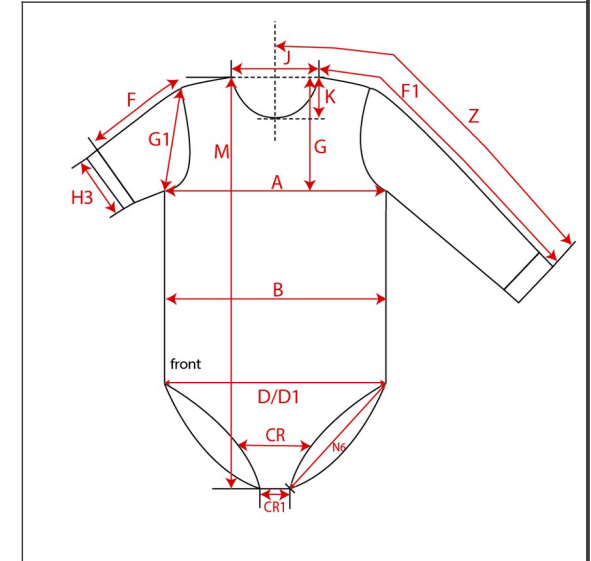

Fertigmaße in cm für Größe measurements in cm for size	CODE	TOLERANCE (+/-)	XS	IS	S	IS	M	IS	L	IS	XL	IS	XXL	IS	3XL	IS	4XL	IS	5XL	IS	6XL	IS	
front length from HSP	M	1	67.00		69.00		71.00		73.00		75.00												
1/2 chest width	A	1	32.50		35.00		37.50		40.00		42.50												
1/2 hem width	D	1	33.50		36.00		38.50		41.00		43.50												
crotch seam width	CR1	0.5	5.00		5.00		5.00		5.00		5.00												
1/2 leg opening	N6	1	25.50		26.50		27.50		28.50		29.50												
shoulder to shoulder	E2	1	29.50		32.00		34.50		37.00		39.50												
sleeve length from shoulder (set in)	F	1	12.00		13.00		14.00		15.00		16.00												